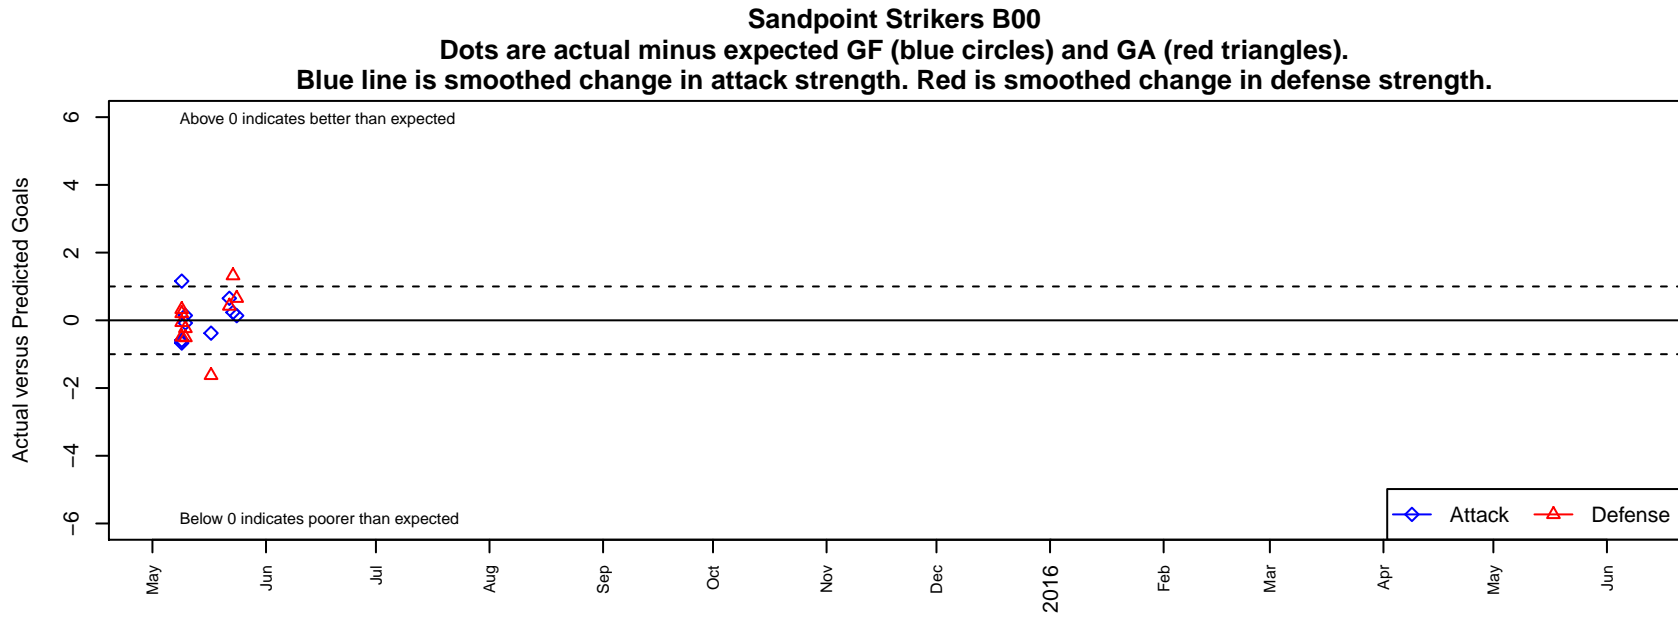

Sandpoint Strikers B00

Sandpoint Strikers FC
Sandpoint, ID
B00 total strength=1037
attack=2.5 defense=2.06
notes= Bock 2013, 2014

alt names used:

Venues played:
2014 HotShot – Gold U14
2014 HotShot – Silver U14
2014 Spr NWL BU14
2014 ID State Cup U14

**attack and defense variance (black dot)
relative to other teams
and top 10 in region**

**attack and defense rating
relative to others at age
and all opponents in last 13 months**

**attack and defense rating
relative to others at age
and all opponents in last 13 months**

Performance relative to 13 month average

Performance relative to 13 month average

Distribution of opponents
 Red = Lose zone, Blue = Win zone, Green = Even
 Black line separates win/lose zones

lot. A=Neither has attack advantage, B=Opponent has both attack and defense advantage, C=Opponent has both attack and defense disadvantage, D=Both have